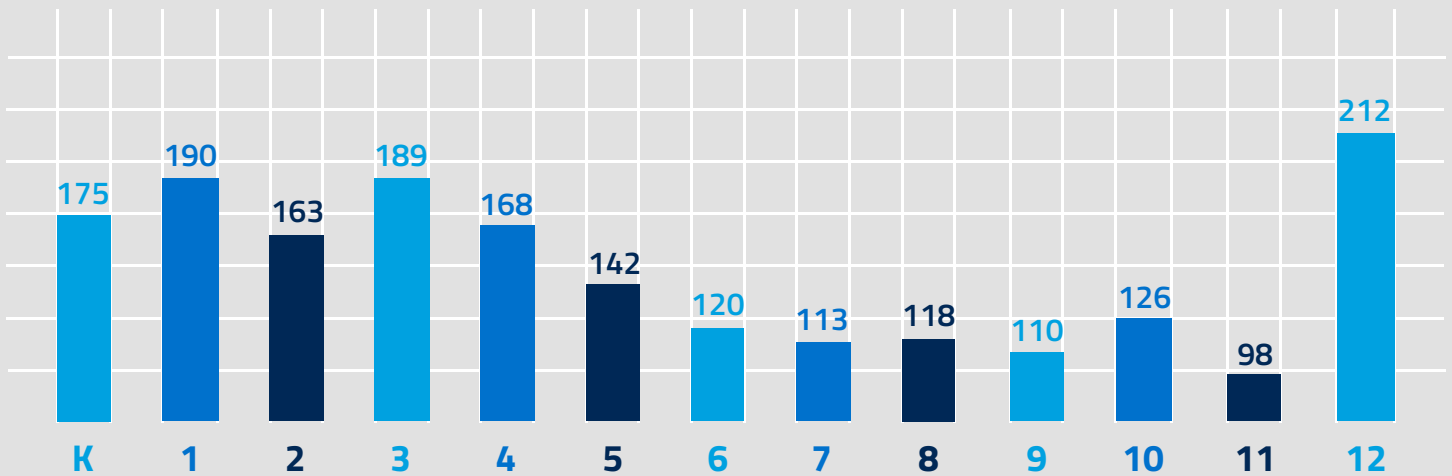

HOMELESS YOUTH IN WYOMING

2016-17

K-12 PUBLIC SCHOOL ENROLLMENT

93,261

ESTIMATED CHILDREN UNDER AGE 6

46,392

K-12 CHILDREN EXPERIENCING HOMELESSNESS

1,924

ESTIMATED CHILDREN UNDER AGE 6 EXPERIENCING HOMELESSNESS

1,527

UNACCOMPANIED HOMELESS YOUTH

295

NUMBER OF HOMELESS K-12 CHILDREN/YOUTH BY GRADE LEVEL

PRIMARY NIGHTTIME RESIDENCE